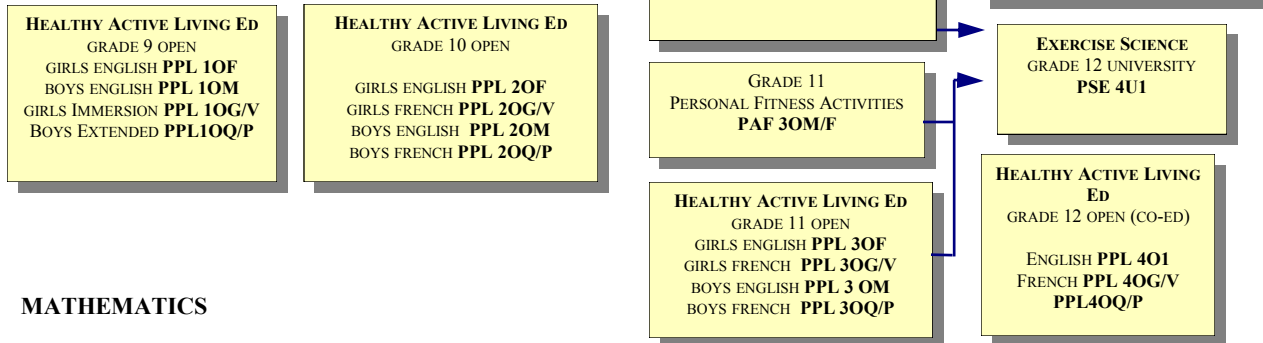

HEALTH & PHYSICAL EDUCATION

MATHEMATICS