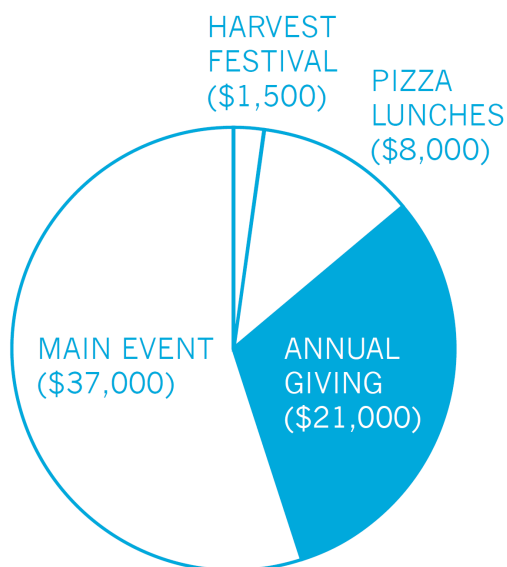

A little goes a long way...

WHITNEY SCHOOL COUNCIL
2014-2015 ANNUAL GIVING CAMPAIGN

Why?

Whitney students benefit from enhancements that are not funded by the TDSB and would not exist without your financial support.

Each school year, we fundraise for the next year to ensure continuity of programming for Whitney students.

Who?

$$\text{\$67,000} \div 280 \text{ people} = \text{\$240}$$

annual budget   enhancements per student per year

How?

DONATIONS ARE TAX DEDUCTIBLE.

DONORS WILL BE RECOGNIZED IN THE WHITNEY WORD.

Online: www.canadahelps.org/en/charities/whitney-school-council

By cheque: to "Whitney School Council"

Campaign ends January 30, 2015.

What?

Your donations support...

Science and Technology: Visiting scientists, support software, special workshops, technology wish list (e.g., computers & iPads)

The Arts: Kindergarten music, visiting artists, dance & movement, choir, Director's Cut, school concerts, band & strings

Numeracy: Jump Math, Mathletics

Literacy: Visiting authors, Battle of the Books, French supplies, library supplies

Athletics: School teams, gym supplies

Health & Wellness: health promotion, healthy relationships, healthy sexuality, Terry Fox Run

School Spirit: Spirit Assemblies, Grade 6 art project and graduation, teacher recognition

And much more..!