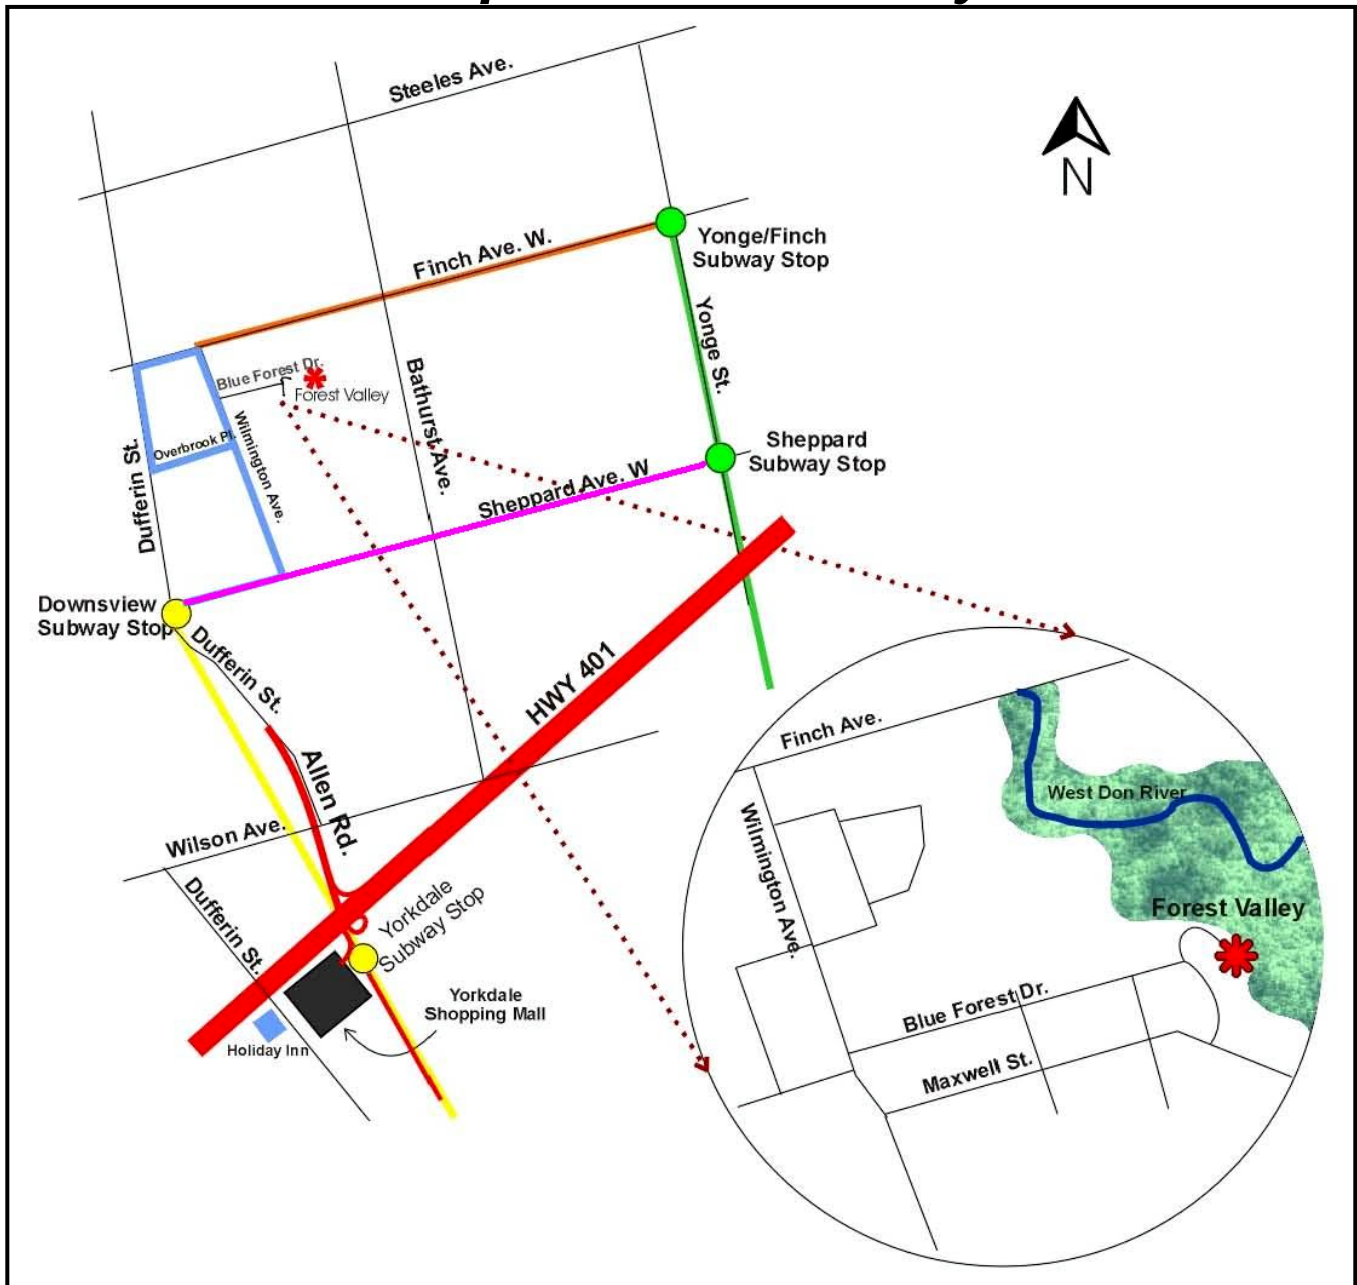

# Map To Forest Valley

## Transit Directions

104 Faywood N.  
Bus route

36 Finch W.  
Bus route

84 Sheppard West E.  
Bus route

Spadina Subway

Yonge Subway

### Finch bus route

From the Yonge/Finch subway stop take 36 Finch bus west to Wilmington, walk south to Blue Forest Dr., Walk down Blue Forest Dr., and follow until sharp right corner turn. Watch for Forest Valley sign on left, follow driveway to outdoor education centre. Approx. 20 min. walk from Finch Ave.

### Downsview bus route

From the Downsview subway stop take the 84 Sheppard West E. bus to Wilmington Ave. Transfer to the 104 Faywood N. bus. This bus will go north on Wilmington, east on Overbrook, North on Dufferin, east on Finch, then south on Wilmington again. Ask the bus driver to drop you off at Blue Forest Dr. Check walking directions listed under Finch bus route. Approx. 10 min. walk from Blue Forest Drive.