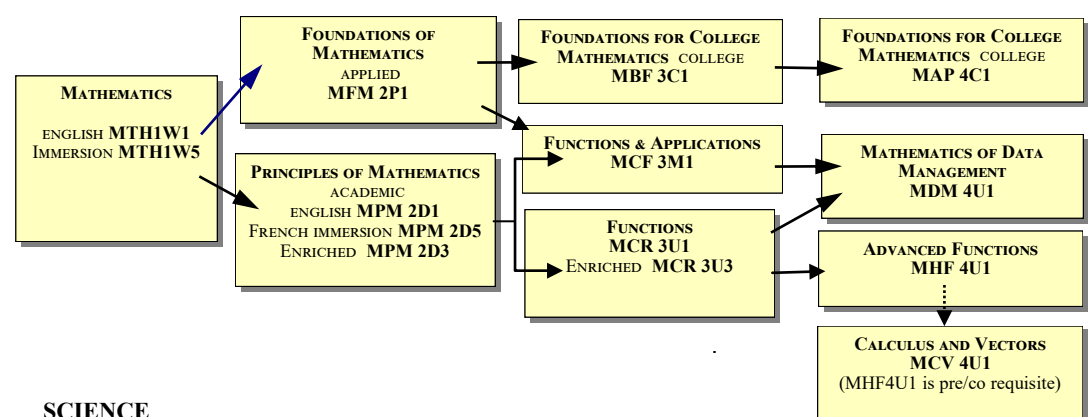

GUIDANCE, CO-OP EDUCATION, CAREER STUDIES & LEARNING STRATEGIES

HEALTH & PHYSICAL EDUCATION

MATHEMATICS

SCIENCE

LAWRENCE PARK COLLEGIATE INSTITUTE PREREQUISITE CHART & OPTIONS 2021-2022

D= Academic, P=Applied, O=Open, M= Mixed (college/uni), C=College, U=University ** 1 = Grade 9, 2 = Grade 10, 3= Grade 11, 4 = Grade 12

CANADIAN & WORLD STUDIES: HISTORY & CIVICS

CLASSICAL STUDIES & INTERNATIONAL LANGUAGES

D= Academic, P=Applied, O=Open, M= Mixed (college/uni), C=College, U=University ** 1 = Grade 9, 2 = Grade 10, 3= Grade 11, 4 = Grade 12