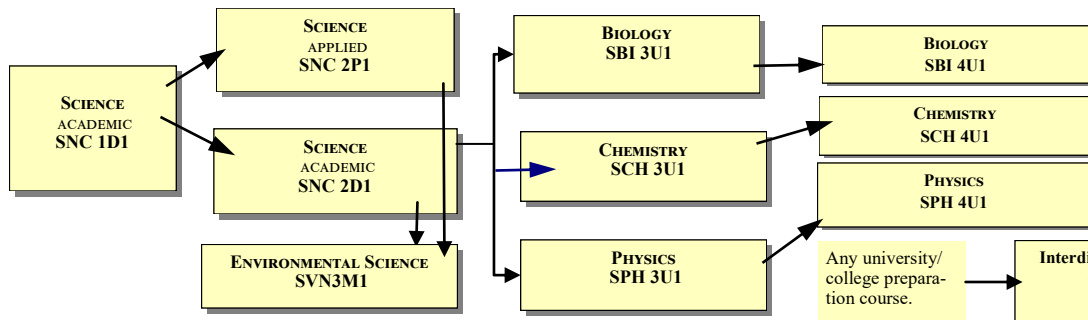

GUIDANCE, CO-OP EDUCATION, CAREER STUDIES & LEARNING STRATEGIES

HEALTH & PHYSICAL EDUCATION

MATHEMATICS

SCIENCE

LAWRENCE PARK COLLEGIATE INSTITUTE PREREQUISITE CHART & OPTIONS 2021-2022

D= Academic, P=Applied, O=Open, M= Mixed (college/uni), C=College, U=University ** 1 = Grade 9, 2 = Grade 10, 3= Grade 11, 4 = Grade 12

CANADIAN & WORLD STUDIES: HISTORY & CIVICS

CLASSICAL STUDIES & INTERNATIONAL LANGUAGES

D= Academic, P=Applied, O=Open, M= Mixed (college/uni), C=College, U=University ** 1 = Grade 9, 2 = Grade 10, 3= Grade 11, 4 = Grade 12