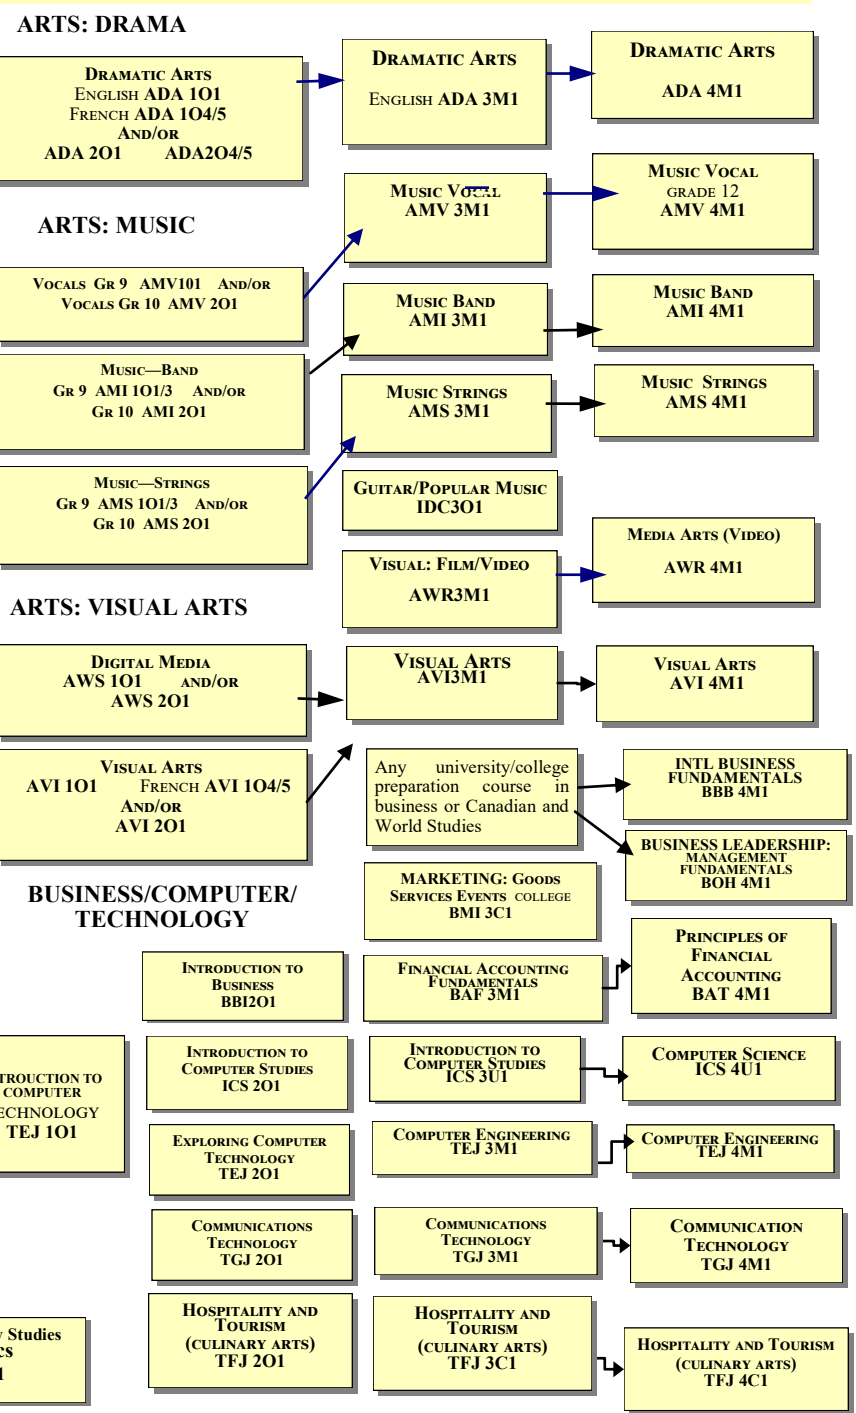

GUIDANCE, CO-OP EDUCATION, CAREER STUDIES & LEARNING STRATEGIES

HEALTH & PHYSICAL EDUCATION

MATHEMATICS

SCIENCE

LAWRENCE PARK COLLEGIATE INSTITUTE PREREQUISITE CHART & OPTIONS 2021-2022

D= Academic, P=Applied, O=Open, M= Mixed (college/uni), C=College, U=University ** 1 = Grade 9, 2 = Grade 10, 3= Grade 11, 4 = Grade 12

CANADIAN & WORLD STUDIES: HISTORY & CIVICS

CLASSICAL STUDIES & INTERNATIONAL LANGUAGES

D= Academic, P=Applied, O=Open, M= Mixed (college/uni), C=College, U=University ** 1 = Grade 9, 2 = Grade 10, 3= Grade 11, 4 = Grade 12