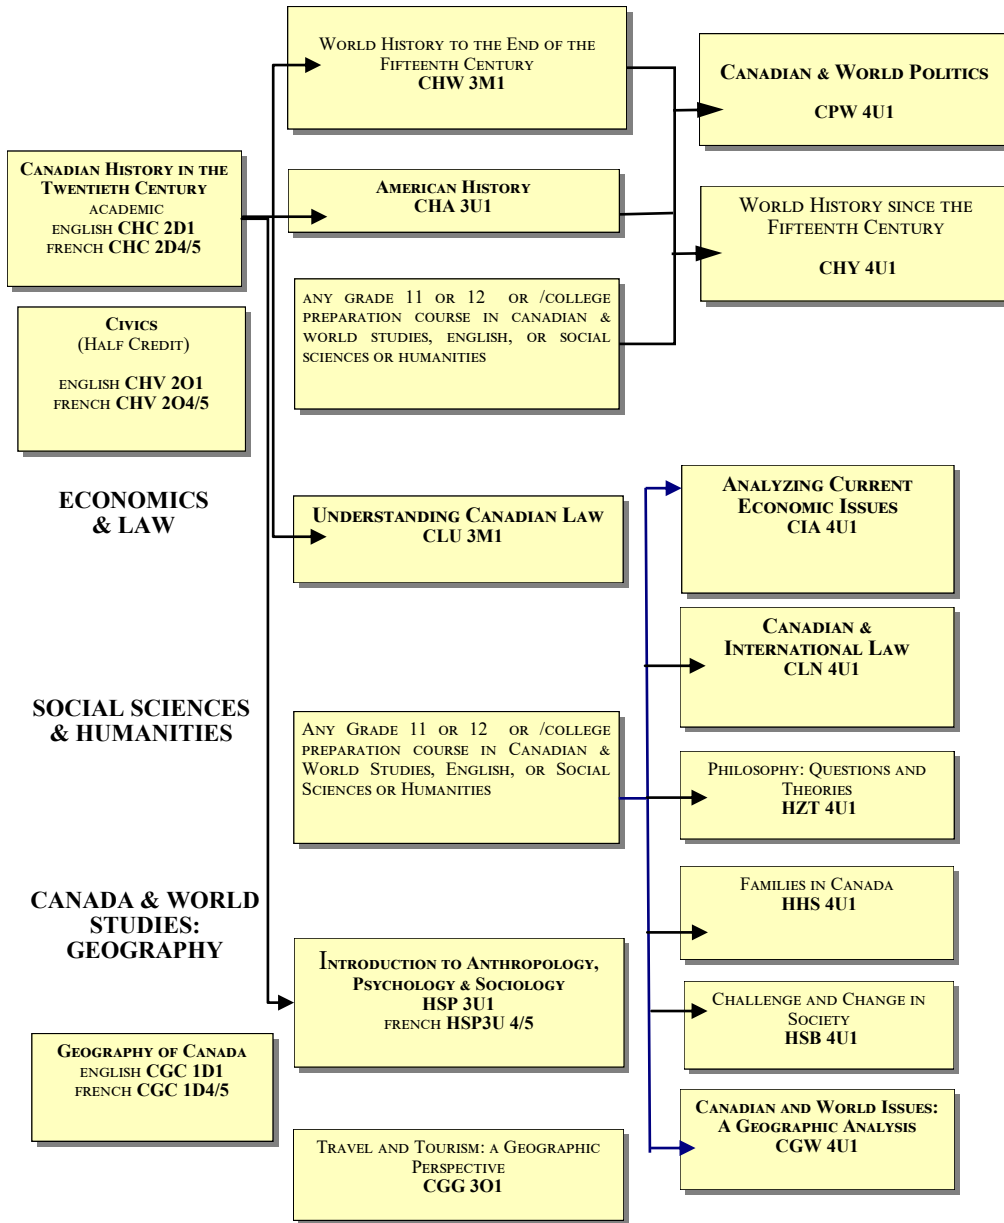

GUIDANCE, CO-OP EDUCATION, CAREER STUDIES & LEARNING STRATEGIES

HEALTH & PHYSICAL EDUCATION

MATHEMATICS

SCIENCE

LAWRENCE PARK COLLEGIATE INSTITUTE PREREQUISITE CHART & OPTIONS 2021-2022

D= Academic, P=Applied, O=Open, M= Mixed (college/uni), C=College, U=University ** 1 = Grade 9, 2 = Grade 10, 3= Grade 11, 4 = Grade 12

CANADIAN & WORLD STUDIES: HISTORY & CIVICS

CLASSICAL STUDIES & INTERNATIONAL LANGUAGES

D= Academic, P=Applied, O=Open, M= Mixed (college/uni), C=College, U=University ** 1 = Grade 9, 2 = Grade 10, 3= Grade 11, 4 = Grade 12