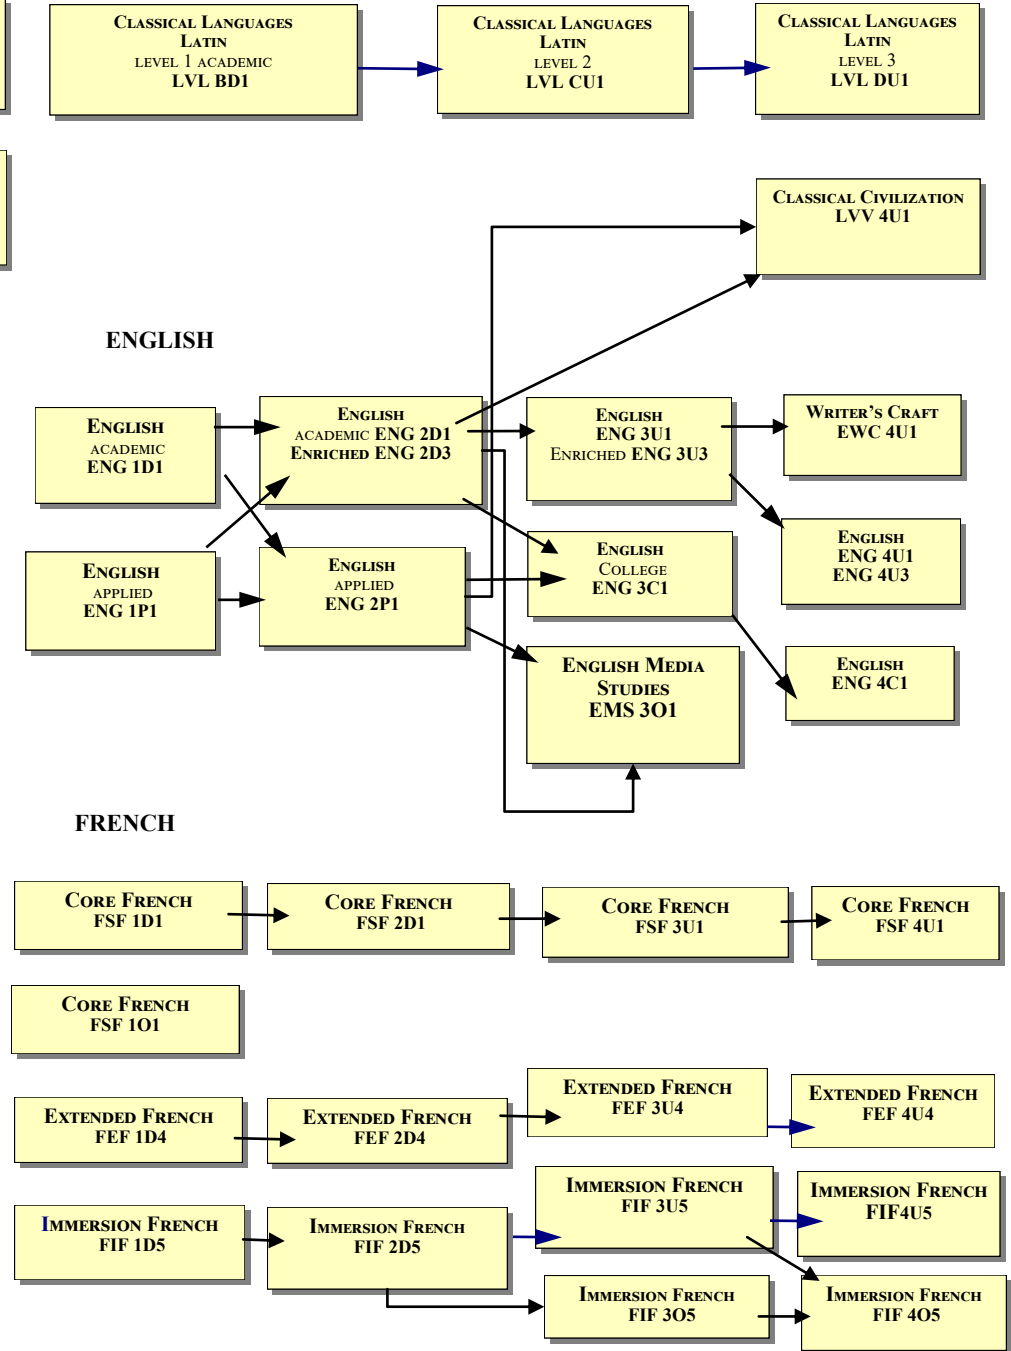

GUIDANCE, CO-OP EDUCATION, CAREER STUDIES & LEARNING STRATEGIES

HEALTH & PHYSICAL EDUCATION

MATHEMATICS

SCIENCE

LAWRENCE PARK COLLEGIATE INSTITUTE PREREQUISITE CHART & OPTIONS 2021-2022

D= Academic, P=Applied, O=Open, M= Mixed (college/uni), C=College, U=University ** 1 = Grade 9, 2 = Grade 10, 3= Grade 11, 4 = Grade 12

CANADIAN & WORLD STUDIES: HISTORY & CIVICS

CLASSICAL STUDIES & INTERNATIONAL LANGUAGES

D= Academic, P=Applied, O=Open, M= Mixed (college/uni), C=College, U=University ** 1 = Grade 9, 2 = Grade 10, 3= Grade 11, 4 = Grade 12