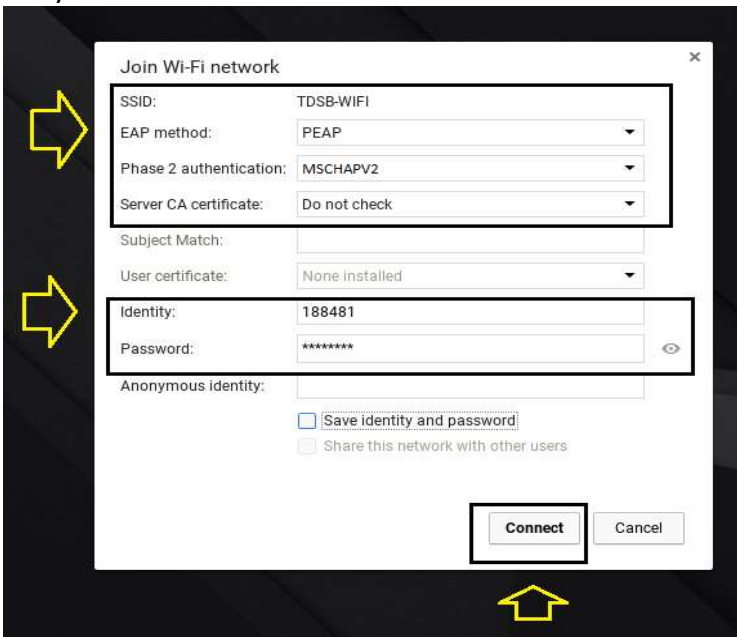

TDSB-WIFI: CHROMEBOOK DEVICES

1. Select the "TDSB-WIFI" network.

2. After selecting the "TDSB-WIFI" network, configure the window as follows where username and password are your TDSB network credentials:

3. Select the "Connect" button and you should have internet access.