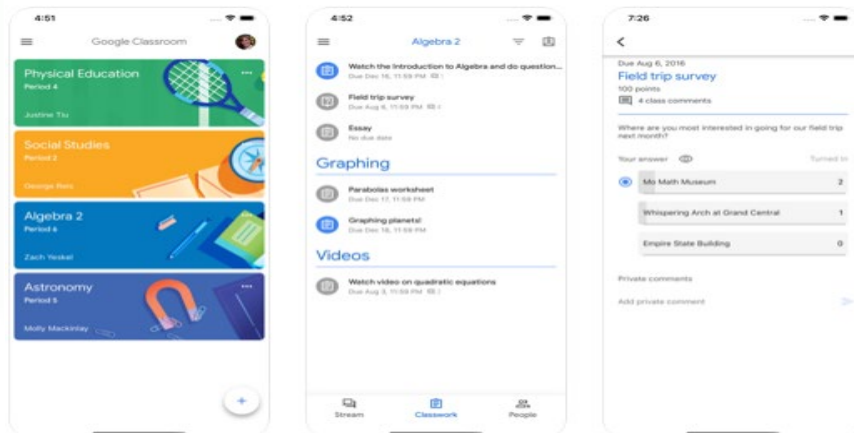

Google Play Store

Google Classroom

Google LLC Education

Everyone

This app is compatible with your device.

Add to wishlist

Screenshots iPhone iPad

<https://apps.apple.com/ca/app/google-classroom/id924620788>

https://play.google.com/store/apps/detail?id=com.google.android.apps.classroom&hl=en_CA&gl=US

First Time when running App

After launch the app the first time

<https://support.google.com/edu/classroom/answer/6072460?co=GENIE.Platform%3DAndroid&hl=en>