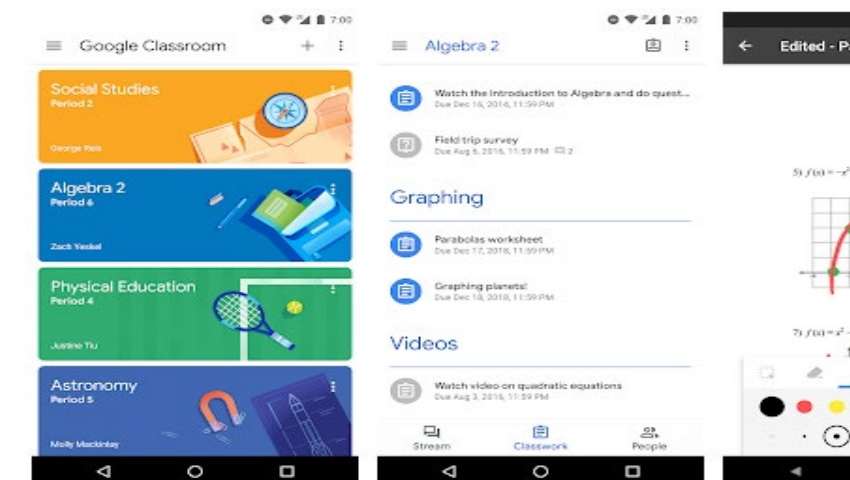

Google Play Store

Google Classroom

Google LLC Education

Everyone

This app is compatible with your device.

Add to wishlist

Screenshots iPhone iPad

<https://apps.apple.com/ca/app/google-classroom/id924620788>