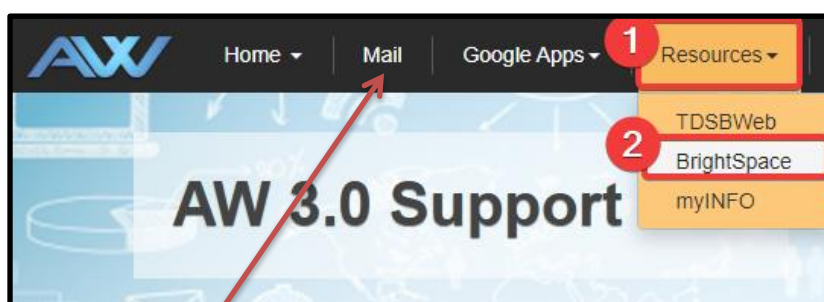

This article will walk you through logging into your TDSB account, and accessing Brightspace.

You will need the following information:

- Your 9 digit TDSB Trillium student number (not the Ontario Education Number from the report card)
- Your TDSB email address (in the format of firstname.lastname@student.tdsb.on.ca)
- Your TDSB password

Note: If you unable to remember their password, or has never set it up, please go to www.scasonline.com choose your program, click on the **Password Manager** button

1. Open a web browser (Google Chrome, Firefox, etc) and navigate to <https://aw.tdsb.on.ca>. Enter your **9 digit student number (1)**, and their **password (2)**. Click **Login (3)**

The screenshot shows the 'AW Login' page in a web browser. The URL is 'aw.tdsb.on.ca/tdsblogin.aspx'. The page features the 'AW Academic Workspace' logo and a photo of five students. Below the logo is a 'Login' section with a lock icon and the text 'Please fill in the required information to proceed to Academic Workspace'. There are two input fields: 'Username' containing '333333333' and 'Password' containing '*****'. A blue 'Login' button is below the fields, and a link for 'Forgot your password?' is underneath. Red circles with numbers 1, 2, and 3 are placed over the Username field, Password field, and Login button respectively.

2. You will be taken to TDSB's Academic Workspace portal. Locate the **Resources** menu, and click on **Brightspace**.

Student eMail