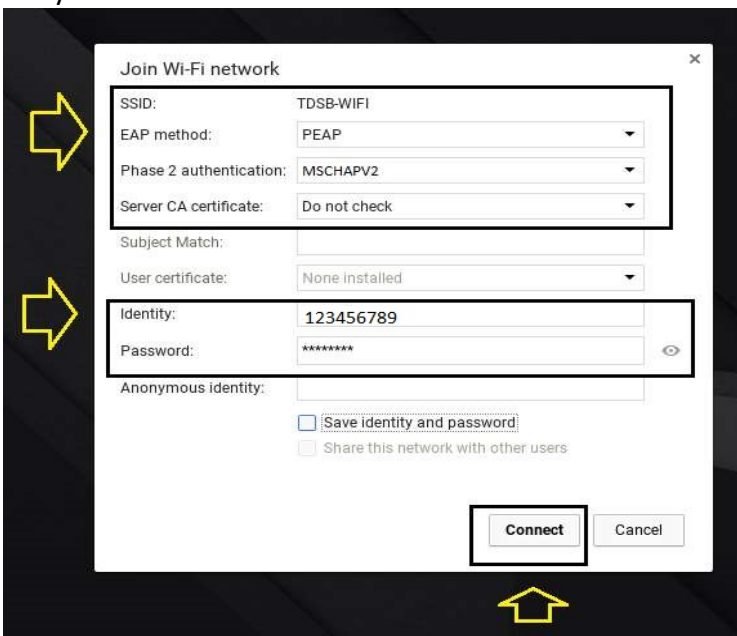

TDSB-WIFI: CHROMEBOOK DEVICES

1. Select the "TDSB-WIFI" network.

2. After selecting the "TDSB-WIFI" network, configure the window as follows where username and password are your TDSB network credentials:

3. Select the "Connect" button and you should have internet access.