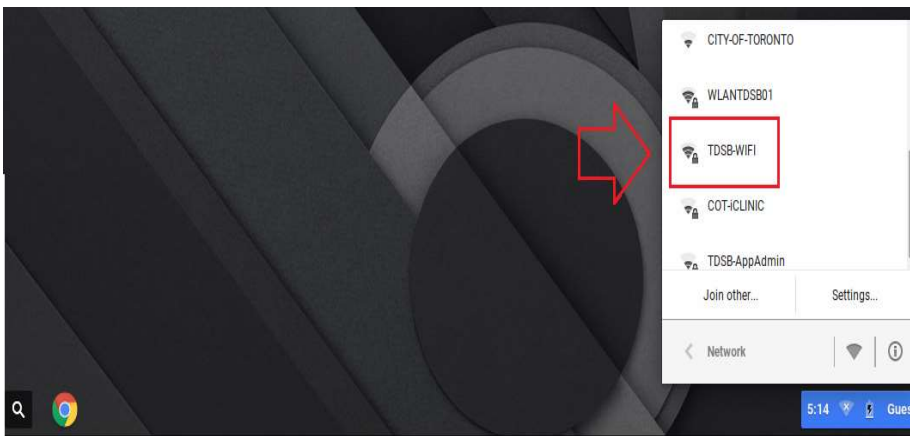

TDSB-WIFI: CHROMEBOOK DEVICES

1. Select the "TDSB-WIFI" network.

2. After selecting the "TDSB-WIFI" network, configure the window as follows where username and password are your TDSB network credentials: