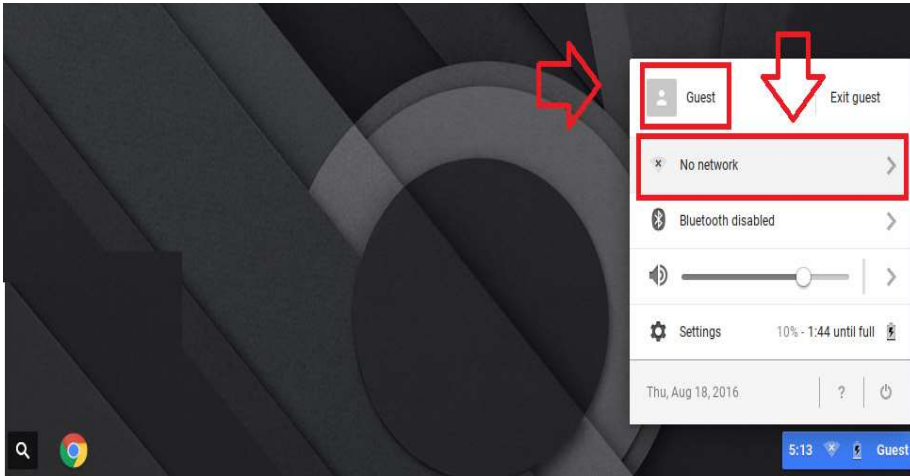

TDSB-WIFI: CHROMEBOOK DEVICES

1. Select the "TDSB-WIFI" network.

2. After selecting the "TDSB-WIFI" network, configure the window as follows where username and password are your TDSB network credentials:

3. Select the "Connect" button and you should have internet access.