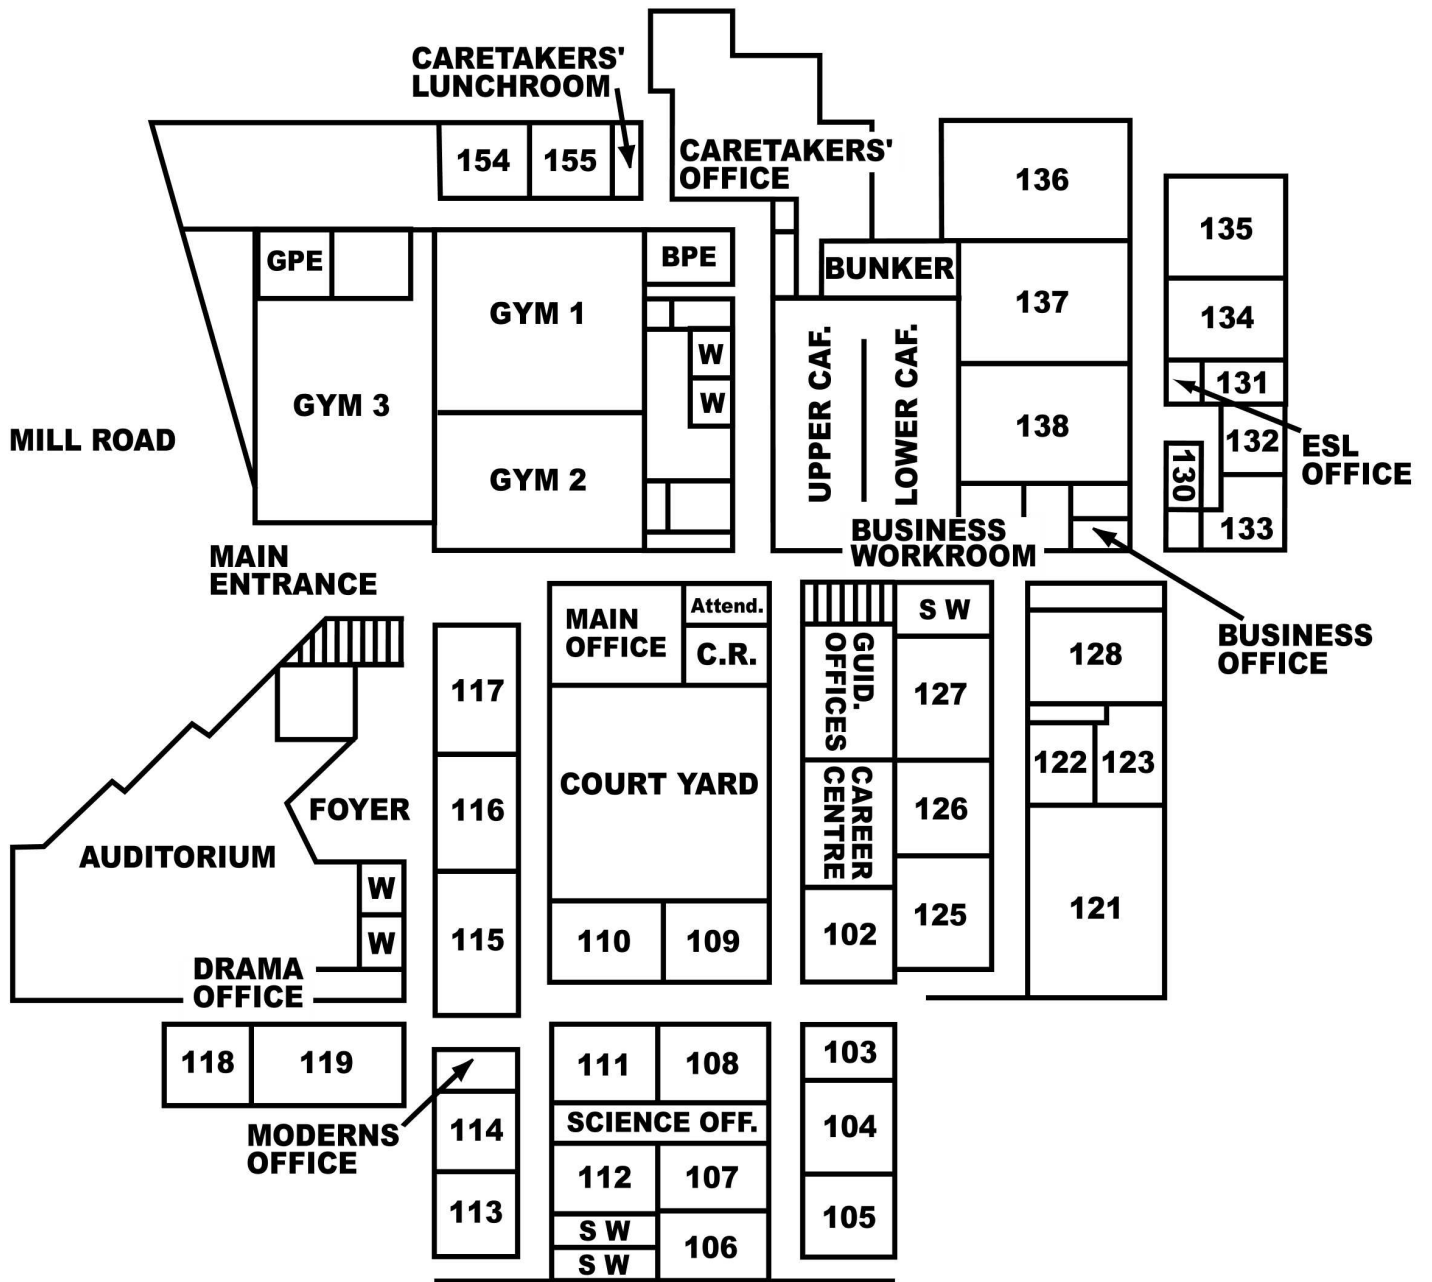

FIRST FLOOR

MAIN / NORTH PARKING LOT

TENNIS COURTS

SOUTH PARKING LOT

MARKLAND DRIVE

(W) Washrooms
 (S W) Staff Washrooms

SECOND FLOOR

(W) Washrooms
 (S W) Staff Washrooms